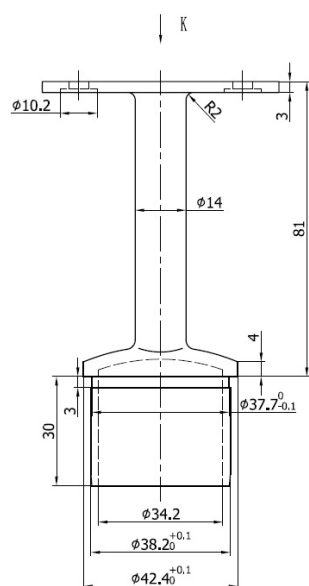

## Description:

Flat Fixed Rail Support, SS304-Brushed,  $\varnothing 42,4 \times 2,0 \times 81 \text{mm}$

## Item number:

22.10.398-0

Units	Box	Carton	HS Code	Barcode
Pcs.	2	20	8302419000	 5704866108485