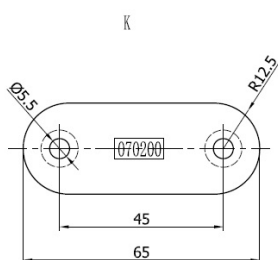

## Description:

Flat Fixed Rail Support, SS304-Brushed,  $\varnothing 42,4 \times 2,0 \times 81 \text{mm}$

## Item number:

22.10.398-0

Units	Box	Carton	HS Code	Barcode
Pcs.	2	20	8302419000	 5704866108485